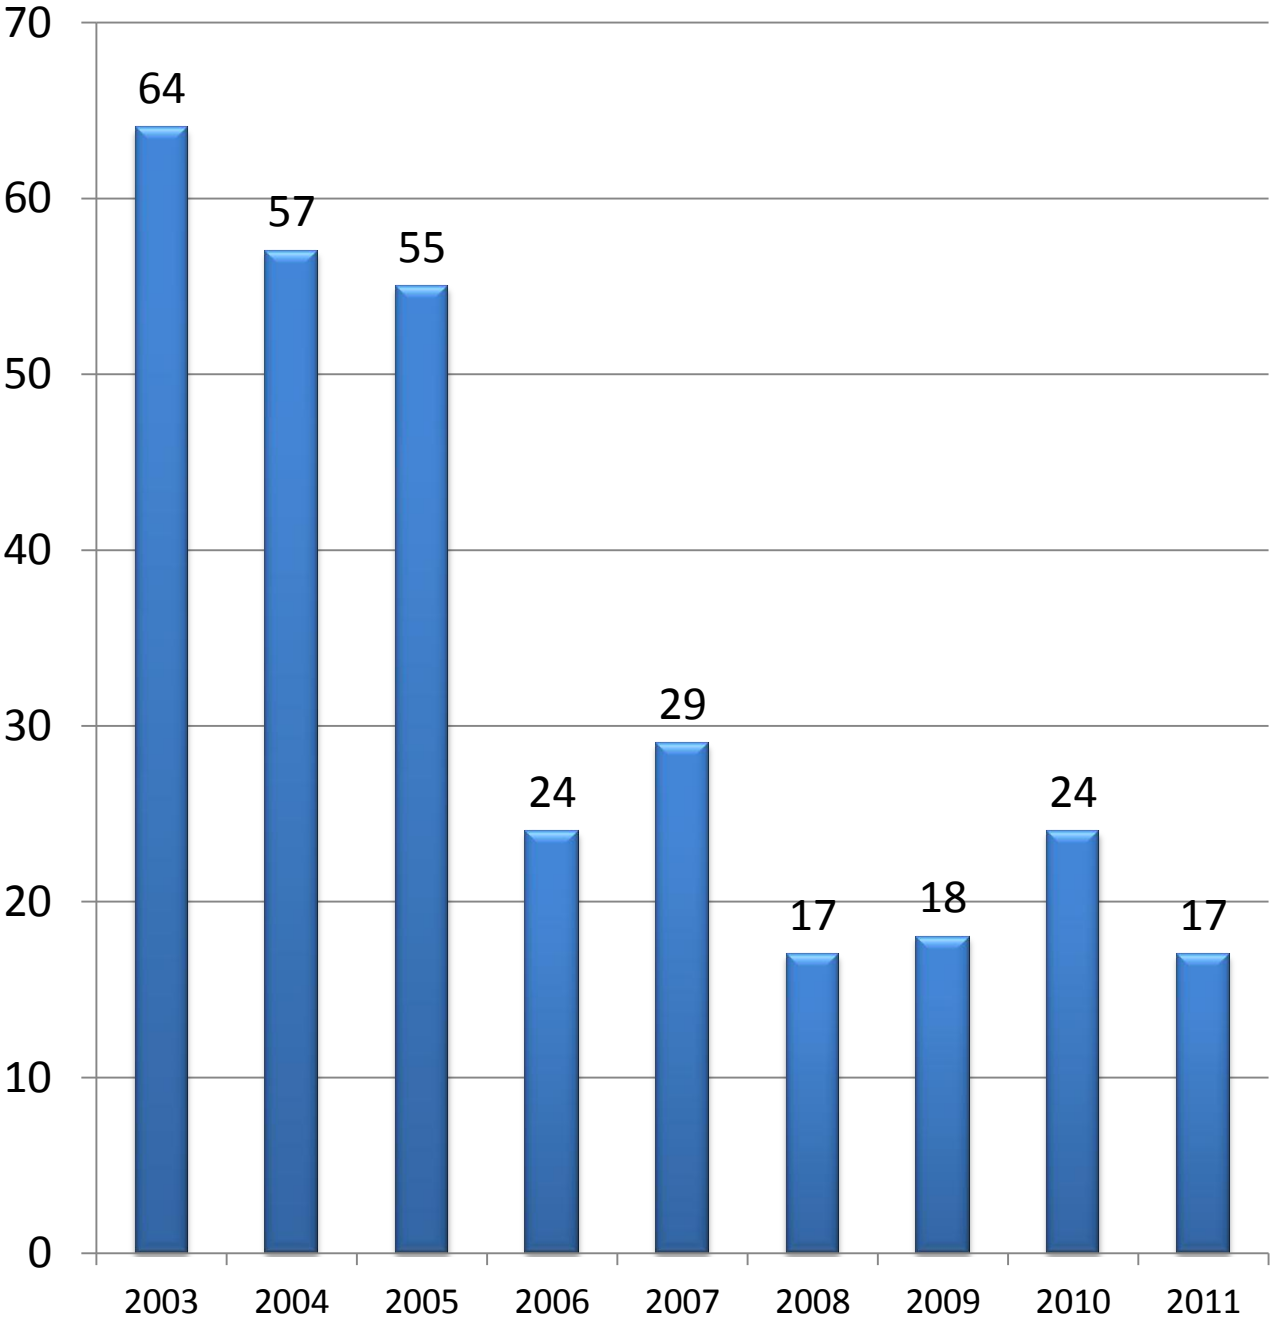

Annual Condominium Sales Units South Haven

Condominium closed sale Units (Single count)
Info provided by the SWMRIC